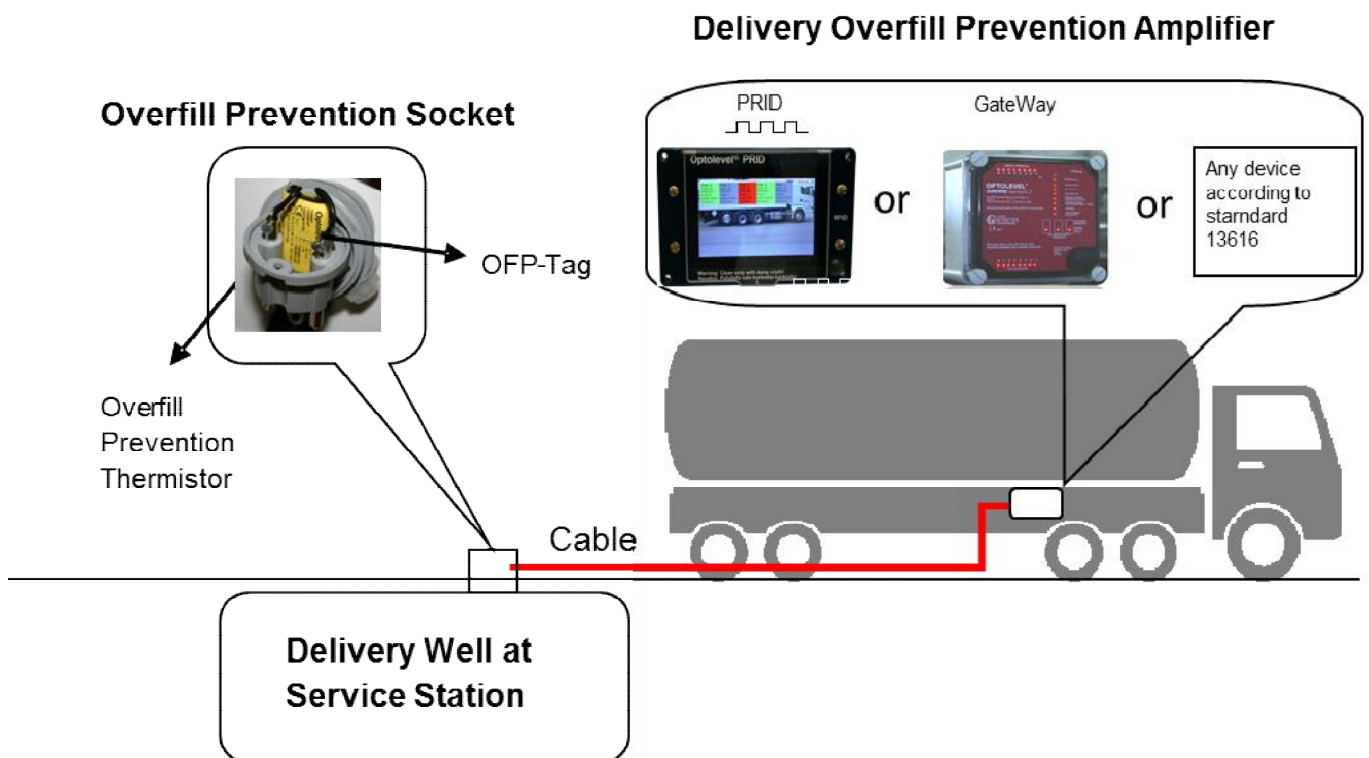

Optolevel® PRID OFP Tag

Delivery Overfill Prevention (OFP) Tag

Optolevel® PRID OFP Tag is part of the full product identification and sealed parcel system. The OFP tag holds the information about the location where it is installed. With this information the user is able to know that the overfill prevention system is used and it is connected to correct tank. Also from the tag the user is able to read customer information and know that the delivery is done to the right place. The OFP tag functions without problems with all the devices that operate according to standard EN13616 (default memory space). The tag is ATEX certified and the data structure is according to European standard 14116:2012.

OFP tag is installed inside the overfill prevention socket, parallel with the thermistor sensor and connected to certified overfill prevention connector.

Technical Specifications

Enclosure	
Dimensions (H x W x D)	8 x 40 x 23 mm
Weight	8 g
Material	Inside electronic molded and Heat Shrinkable Tube – Polyolefin cover.
Electrical Specifications	
Electrical Connection Max.	U _i = 25 V DC I _i = 165 mA P _i = 1 W
Power Supply Nominal	24 V (min. 17 V)
Ambient Conditions	
Operating Temperature	-40°C < T _a < 50°C
Relative Humidity	20 - 80 % (non-condensing)
Certificate	
ATEX	VTT 08 ATEX 076X II 2G Ex ia IIB T4 Gb

Features	
Data Storage	512 bytes, Quality, location, storage space of the compartment & customer data
Communication	Two way
Reprogramming	with Tag Prommer or directly from the truck.
Compatibility	with overfill prevention sensor according to EN13616
Design	Intrinsically safe
Others	<ol style="list-style-type: none"> 1. Ensures the use of correct overfill prevention socket. 2. Does not disturb the function of normal delivery amplifier. 3. Very easy to install inside the overfill prevention socket. (Two minutes installing)